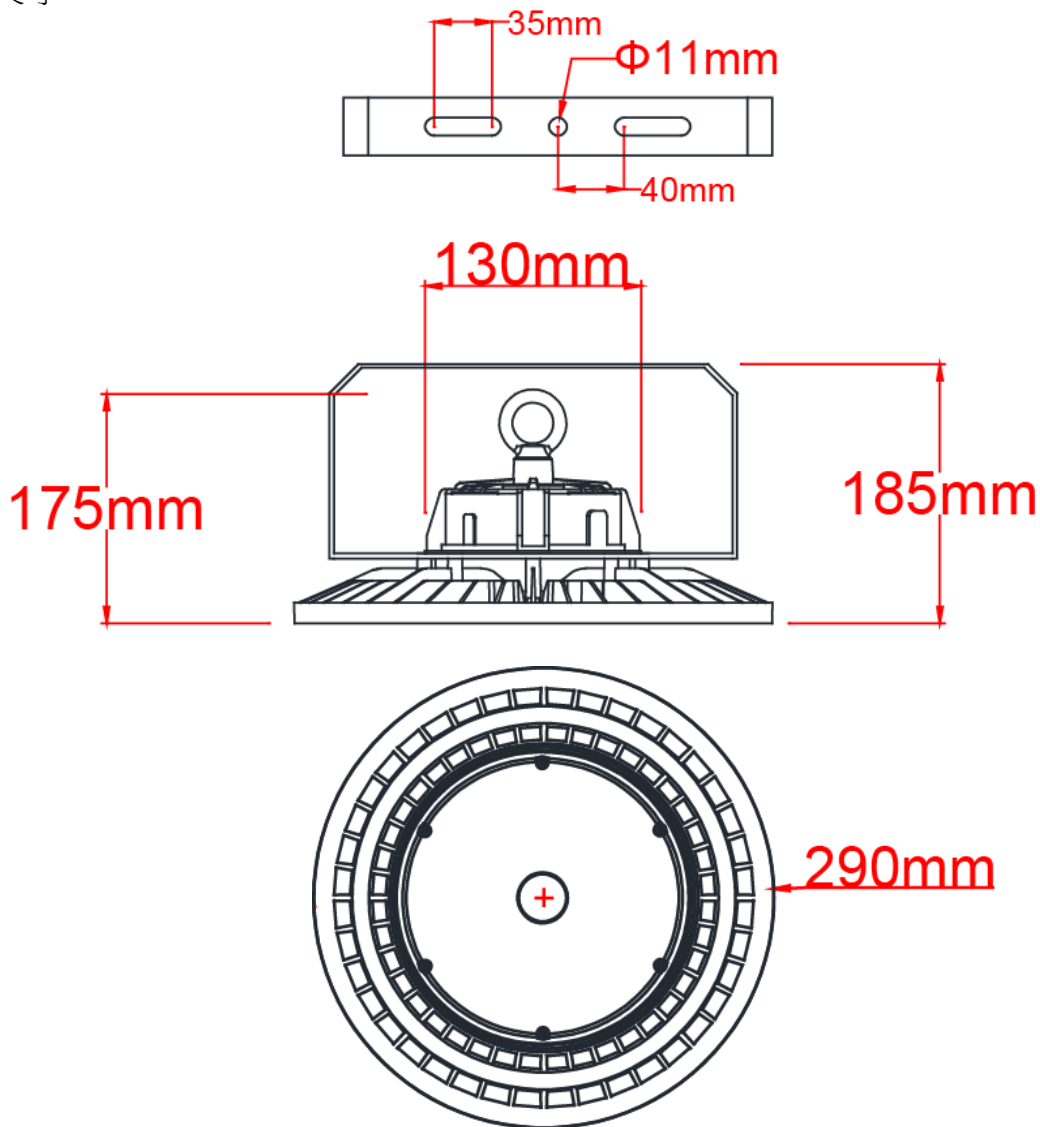

LED 吸頂燈

Core Focus
 鑫密科技企業有限公司

CF-FCS-100

LED 天井燈

一、規格

| | |
|------|--|
| 額定功率 | 100W |
| 輸入電壓 | AC 100~277V 50Hz/60Hz PF \geq 0.95 |
| 突波電壓 | 4KV |
| 色溫 | 白光、黃光 |
| 光源 | OSRAM |
| 光效 | 130 lm/W |
| 光通量 | 13000 lm |
| 燈具材質 | 鋁合金壓鑄本體+PC 保護罩 |
| 防護等級 | IP65 |
| 配光曲線 | <p>配光曲線圖 Light distribution curve</p>  <p>The diagram is a semi-circular light distribution curve. The vertical axis is labeled 0° at the bottom. The horizontal axis is labeled -90° on the left and 90° on the right. A red curve starts at the 0° mark and extends outwards to the -90° and 90° marks, forming a wide, shallow arc. The curve is symmetric about the 0° axis.</p> |
| 附件 | 防墜繩 |

Core Focus
鑫睿科技企業有限公司

CF-FCS-100

LED 天井燈

二、尺寸

| 種類 | | 本體尺寸(mm) | 重量(kg) | 外箱尺寸(mm) | 重量(kg) (含燈) |
|------|----|-----------------------|--------|----------------|----------------|
| 100W | 吸頂 | $\Phi 290 \times 185$ | 3.1 | L340*W315*H190 | 3.55 |